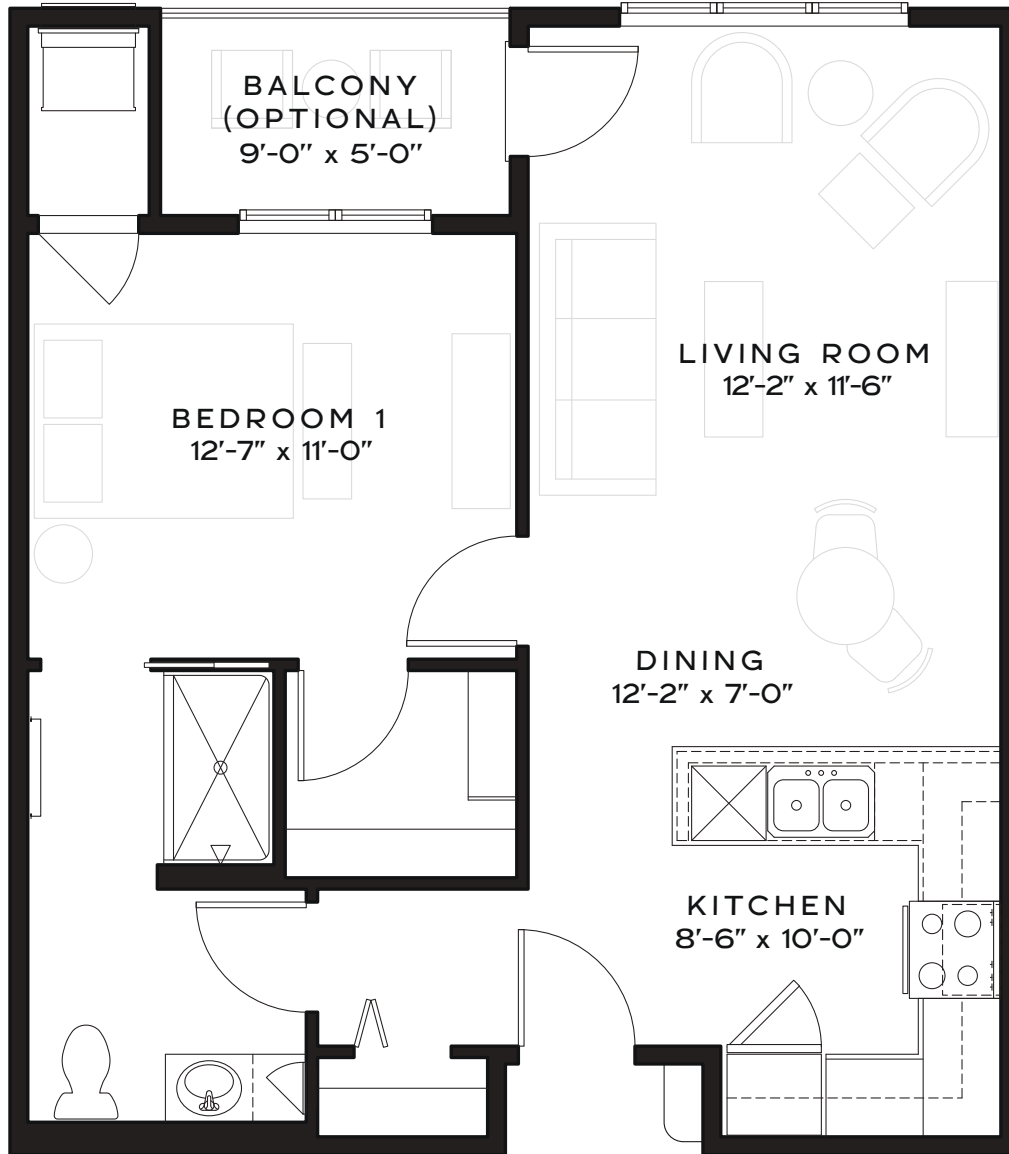

THE MADISON

1 BEDROOM/1 BATH/BALCONY(OPTIONAL)

700 SQFT. (LIVABLE SPACE)

THE
RESERVE
AT RED RUN

FEATURES

- 1 BEDROOM/1 BATH
- MASTER BEDROOM W/ ENSUITE BATH
- BALCONY ACCESS FROM LIVING ROOM
- SPACIOUS WALK-IN CLOSET
- OPTIONAL PATIO ON 1ST FLOOR UNITS
- AMPLE LIVING ROOM SPACE
- FULL-SERVICE KITCHEN
- GRANITE COUNTER TOPS
- CHOICE OF WHITE OR SMOKY GREY SHAKER KITCHEN CABINETS
- CUSTOM INTERIORS BY PATRICK THOMPSON DESIGN